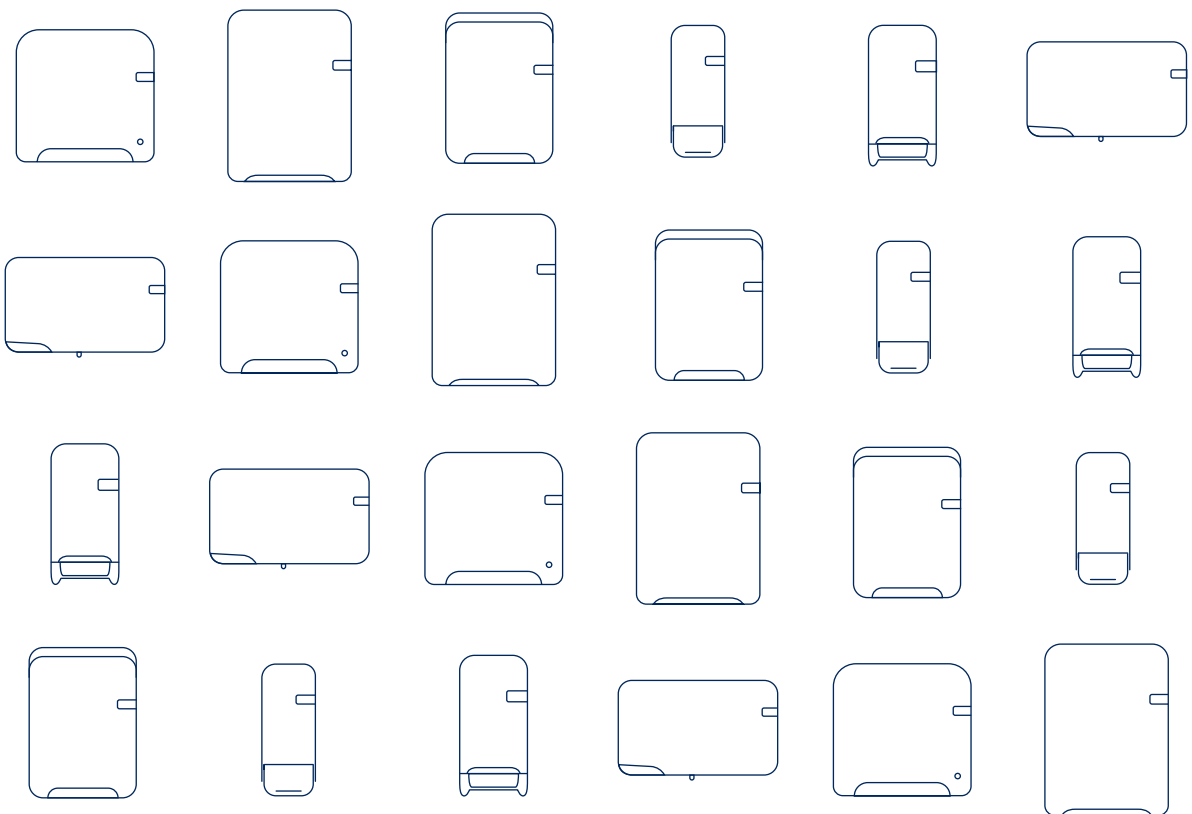

QUARTZLINE

IMMACULATE WHITE | ROBUST BLACK | STYLISH STAINLESS STEEL LOOK

The finishing touch for your washroom!

Quartz is a pure mineral known for its durability, toughness and elegance. It therefore is the perfect source of inspiration for our latest range of high quality dispensers, available in immaculate white, robust black and a stylish black version with a stainless steel look. Our Quartzline brings a sense of quality and elegance to any washroom, featuring a dispenser designed with exceptional functionality and userfriendly convenience.

The QuartzLine was designed and executed with flawless attention to detail and developed with the utmost care for professional users. Each dispenser is easy to open and - if required - close with a universal key. You are guaranteed to find a perfect solution for every application and every room. These matt-finished dispensers are both modern and sophisticated.